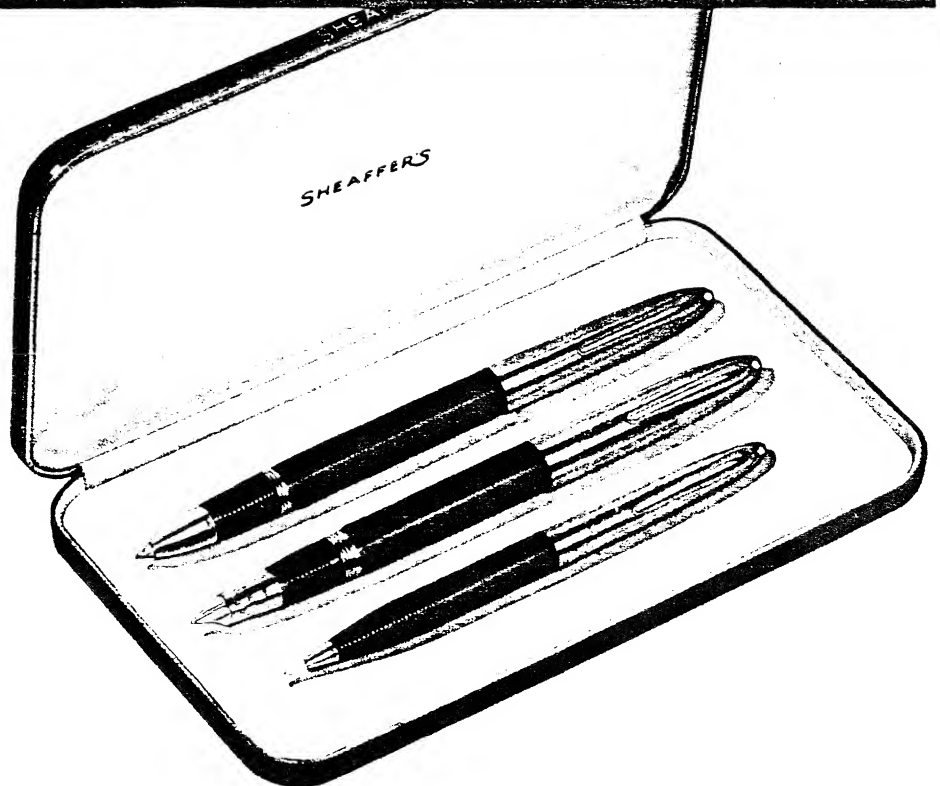

CREST MASTERPIECE

Reflecting the distinction of the all-gold model, Crest Masterpiece combines the shining beauty of 14K gold with lustrous, classic black barrels. Prized for performance as well as for instantly-recognized value, the Crest Masterpiece makes an exciting event live for a lifetime. Engraving space is provided on the gold caps to mark the name and occasion—to keep the memory untarnished throughout the years. **TOUCHDOWN** or lever filler—Black only. Pen, $50.00; Pencil, $25.00; Stratowriter Ballpoint, $50.00. **Complete Threesome** in genuine leather presentation case, $125.00; plus fed. tax.

Pen and Pencil Ensemble, $75.00; plus fed. tax